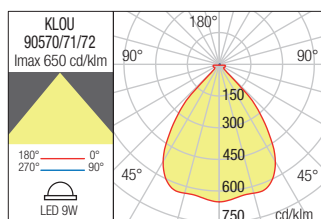

## SUSPENSION • SUSPENSIE

Code Finishing

<b>90570</b>	Sand White
<b>90571</b>	Dark Grey
<b>90572</b>	Corten

LED type	Input voltage	Power	CCT	Luminous Flux Source/system	Optics	CRI
COB LED Bridgelux, 1 pcs	220-240V	9W	3000K	896/542 lm	78°	80